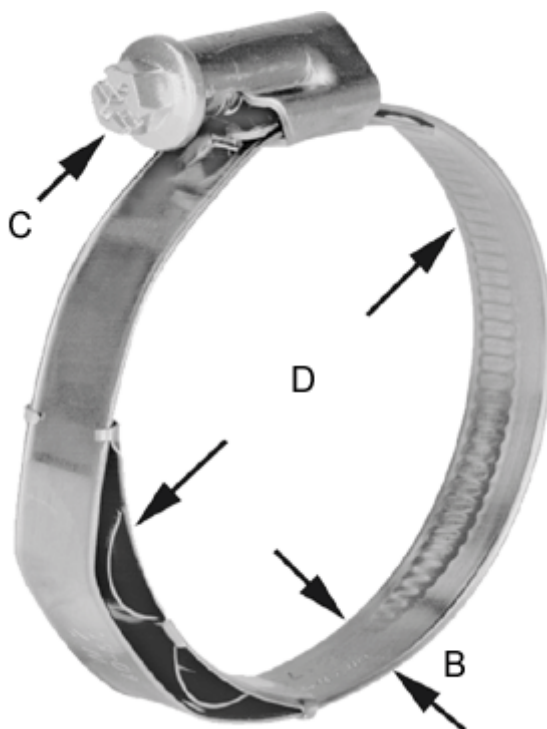

Article number: 021278711026

Description: Worm Drive Hose Clip with spring insert
TORRO WF 20-32/9 C7 W4

Measures

C (screw type) = C7
Diameter D = 20-32
Width B = 9